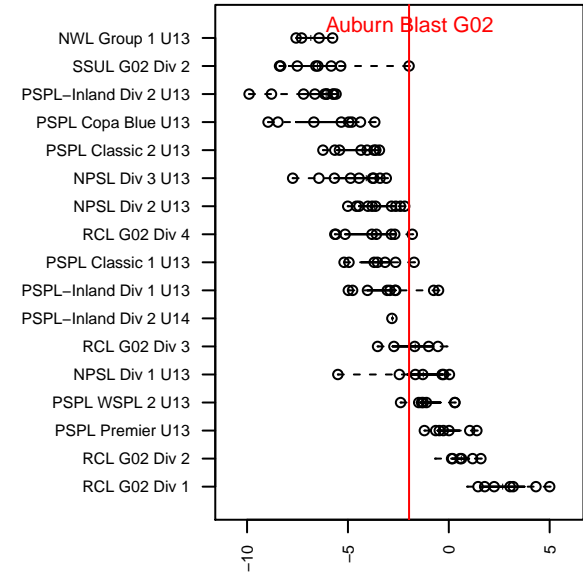

**attack and defense rating
relative to others at age
and all opponents in last 13 months**